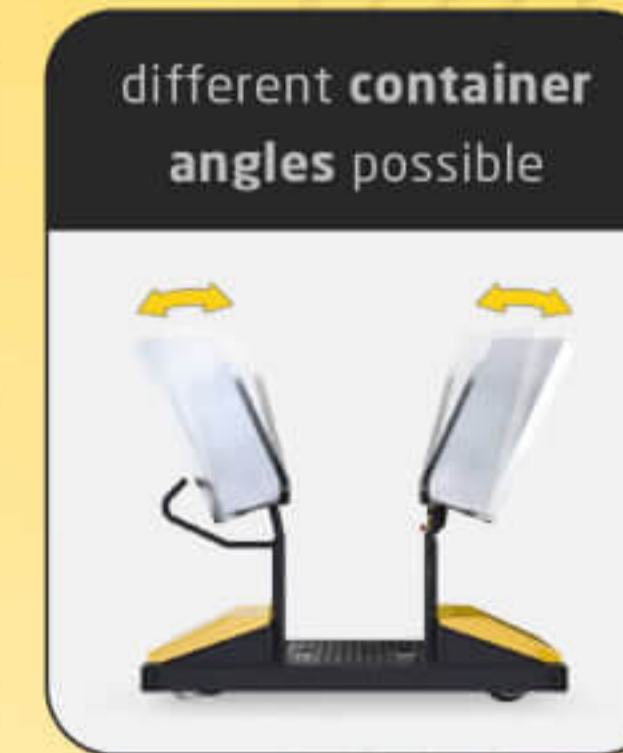

# RHC-700

Length	1935 mm
Min. platform height	185 mm
Max. platform height	585 mm
Container dimensions	400 x 350 x 1000 mm
Batteries	118 Ah - 24V - full-traction
Weight	735 kg