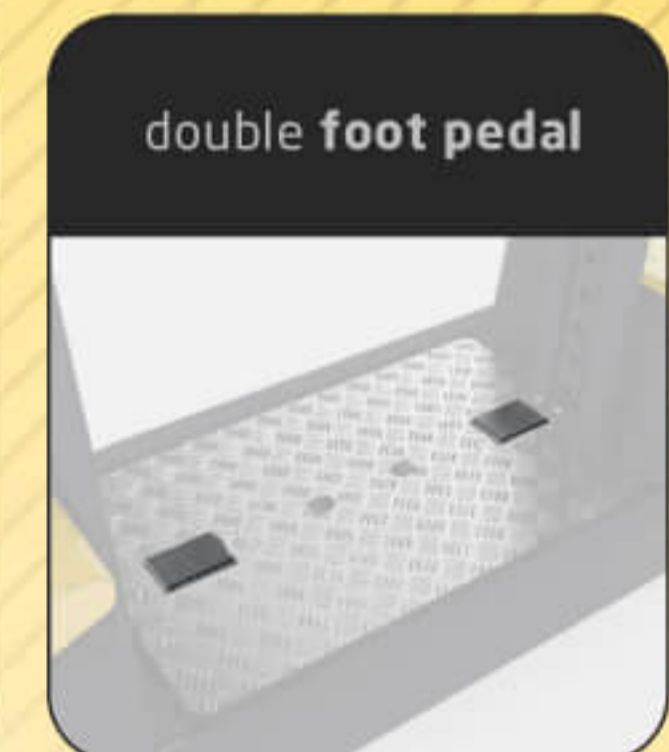

# RHC-700

Length	1935 mm
Min. platform height	185 mm
Max. platform height	585 mm
Container dimensions	400 x 350 x 1000 mm
Batteries	118 Ah - 24V - full-traction
Weight	735 kg