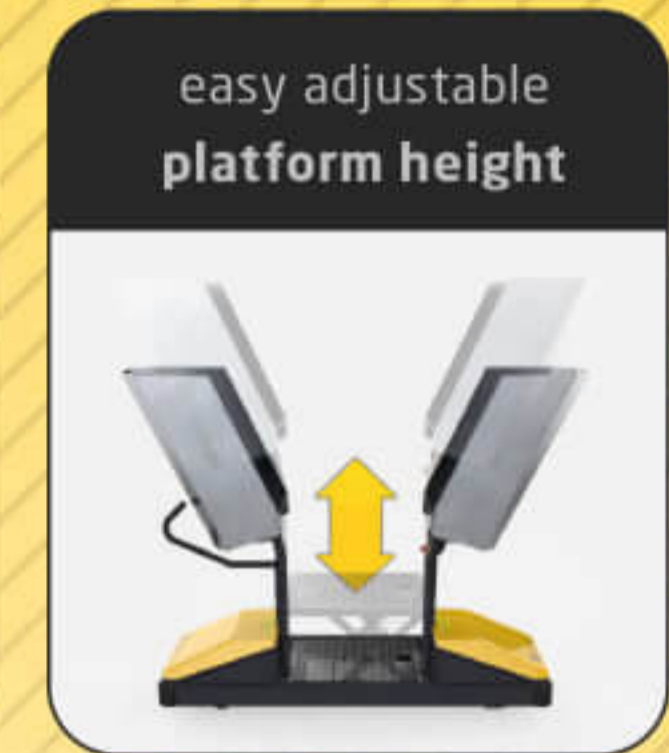

# RHC-700

Length	1935 mm
Min. platform height	185 mm
Max. platform height	585 mm
Container dimensions	400 x 350 x 1000 mm
Batteries	118 Ah - 24V - full-traction
Weight	735 kg