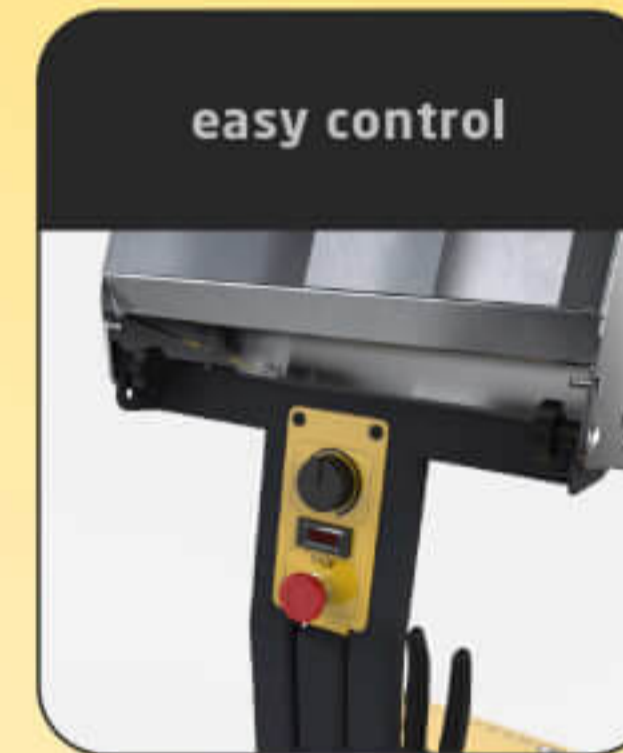

# RHC-700

Length	1935 mm
Min. platform height	185 mm
Max. platform height	585 mm
Container dimensions	400 x 350 x 1000 mm
Batteries	118 Ah - 24V - full-traction
Weight	735 kg