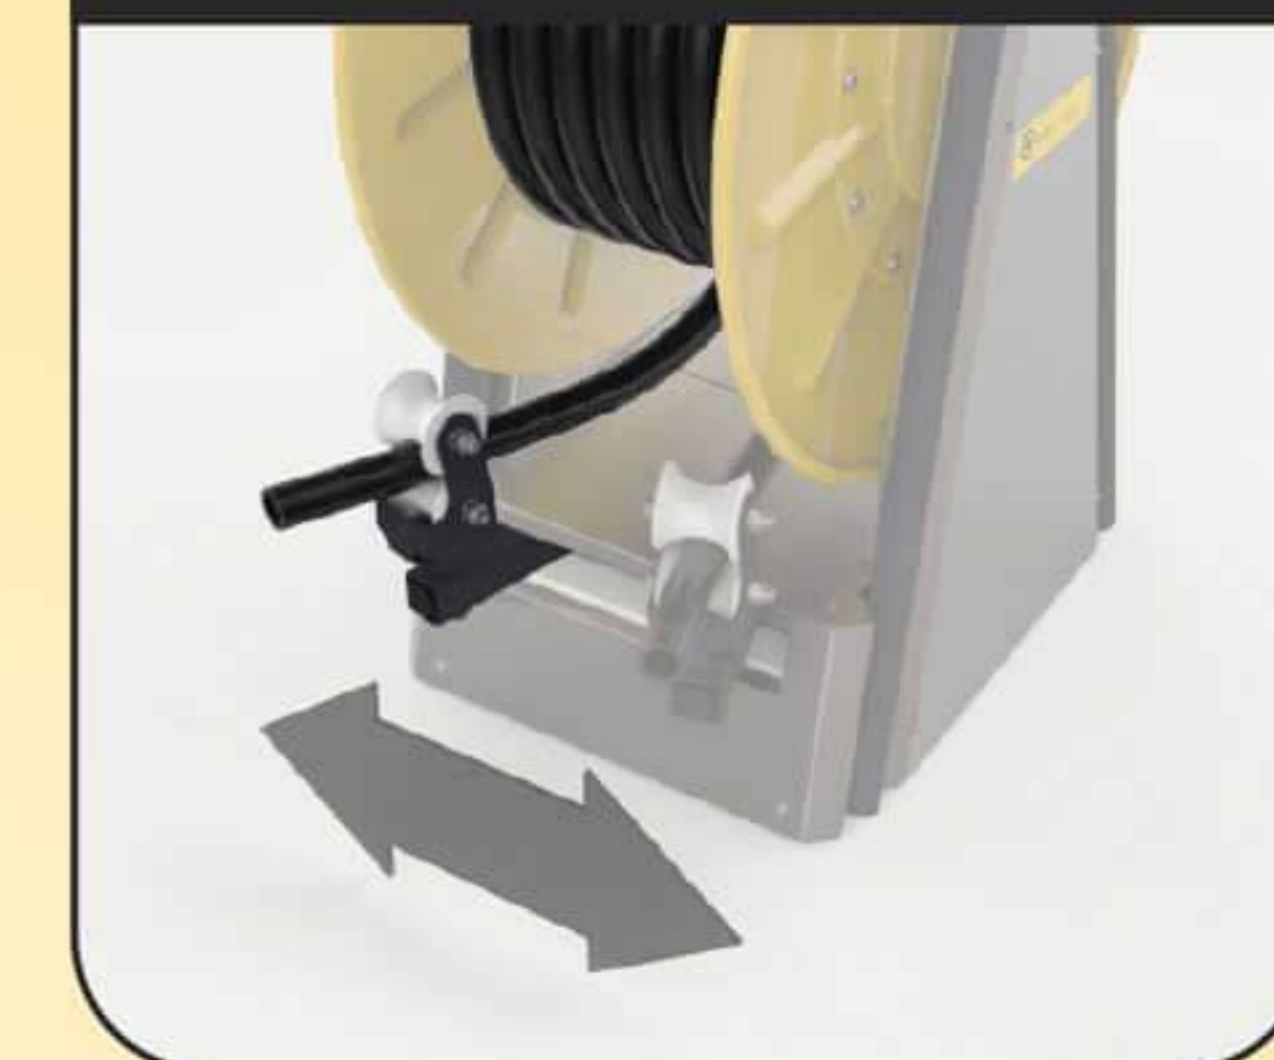

**easy & fast**  
quick coupling

ideal for cleaning  
during **crop rotation**

**targeted cleaning**  
high pressure

precise cleaning at  
**ii-Lift speed**

automatic  
hose guidance

constant traction

Maximum supply pressure	40 bar
Hose diameter	3/4 "
Maximum hose length	200 m
Weight	275 kg
Dimensions (l x h)	1385 mm x 2340 mm