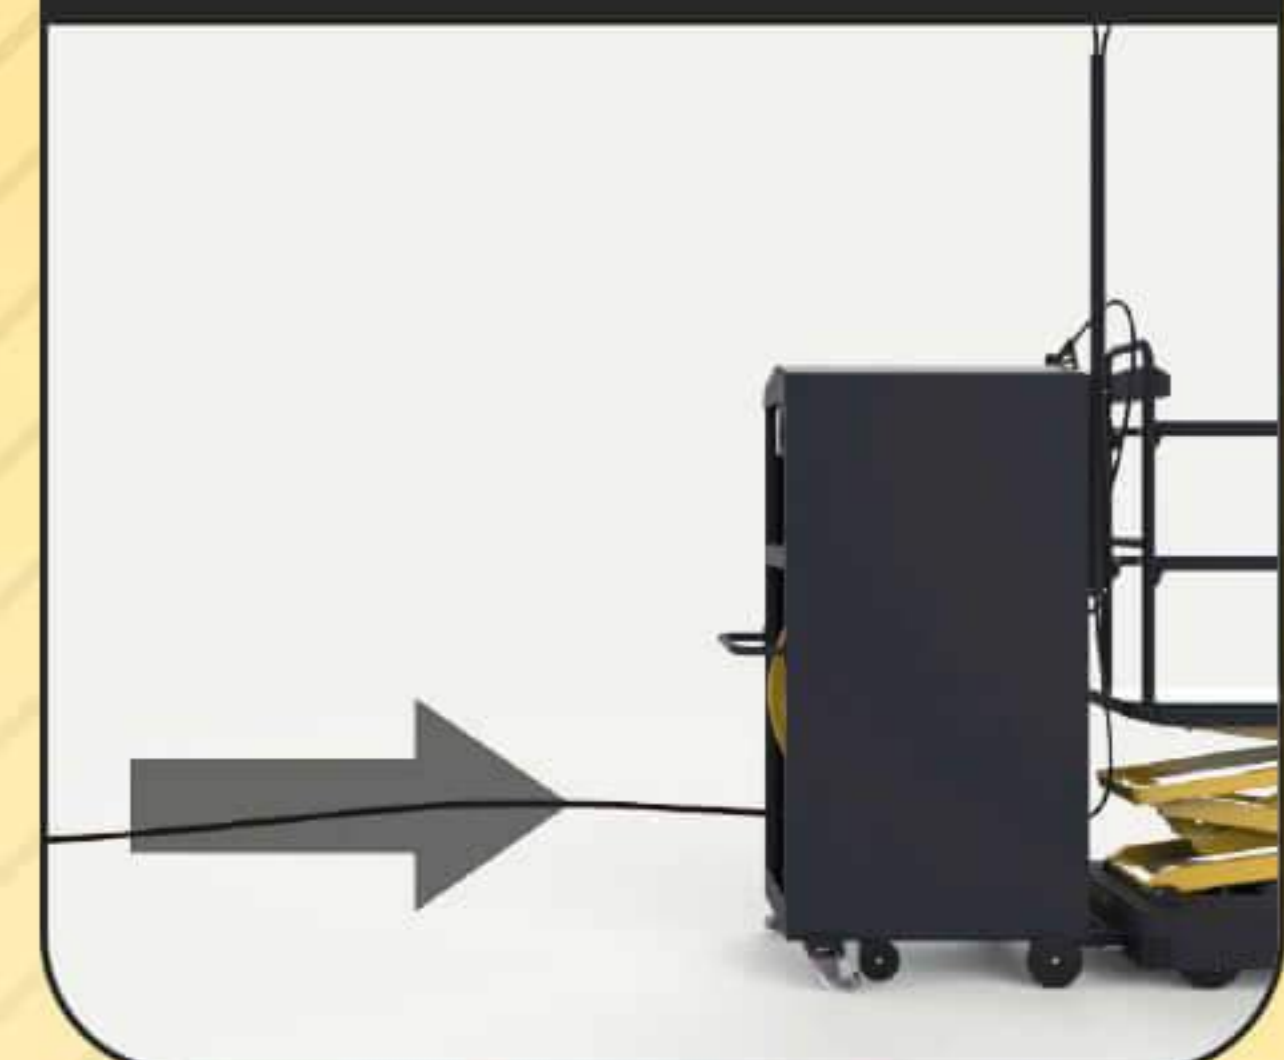

**easy & fast**  
quick coupling

ideal for cleaning  
during **crop rotation**

**targeted cleaning**  
high pressure

precise cleaning at  
**ii-Lift speed**

automatic  
hose guidance

constant traction

Maximum supply pressure	40 bar
Hose diameter	3/4 "
Maximum hose length	200 m
Weight	275 kg
Dimensions (l x h)	1385 mm x 2340 mm