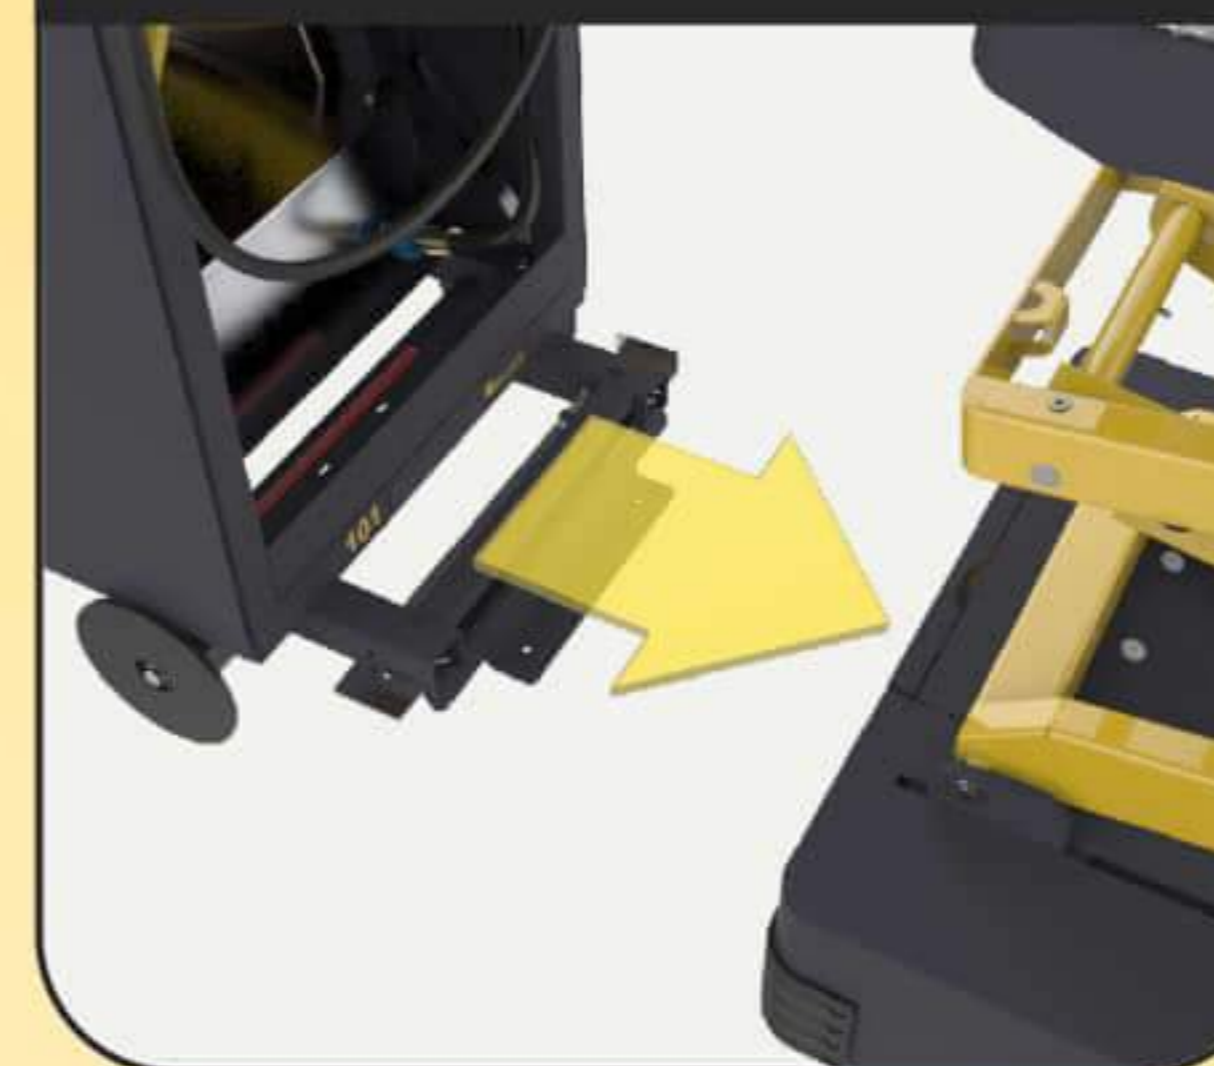

**easy & fast**  
quick coupling

ideal for cleaning  
during **crop rotation**

**targeted cleaning**  
high pressure

precise cleaning at  
**ii-Lift speed**

automatic  
hose guidance

constant traction

Maximum supply pressure	40 bar
Hose diameter	3/4 "
Maximum hose length	200 m
Weight	275 kg
Dimensions (l x h)	1385 mm x 2340 mm