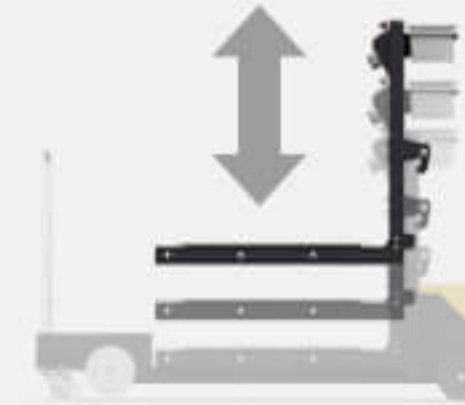

**adjustable  
platform**

**toolbox**

**rubber anti-stress  
floormat**

**leaf slides  
on both sides**

**easy control**

**foot pedal  
integrated in platform**

# Leaf cutting cart

Length  
Platform dimensions  
Min. platform height  
Max. platform height  
Batteries  
Weight

1830 mm  
920 x 500 mm  
180 mm  
680 mm  
118 Ah - 24 V - full traction  
195 kg