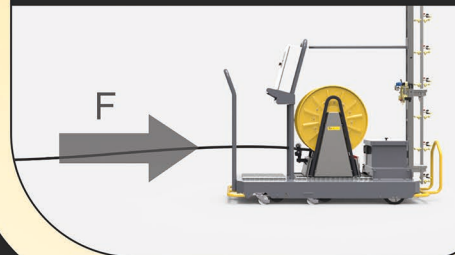

traction control

adjustable
spraying height

Length	1900 mm
Width	675 - 800 mm
Height	2250 mm
Weight	480 kg
Hose size	1/2"
Hose capacity	175 m

This information is not binding. Visual and technical specifications can change due to innovation.