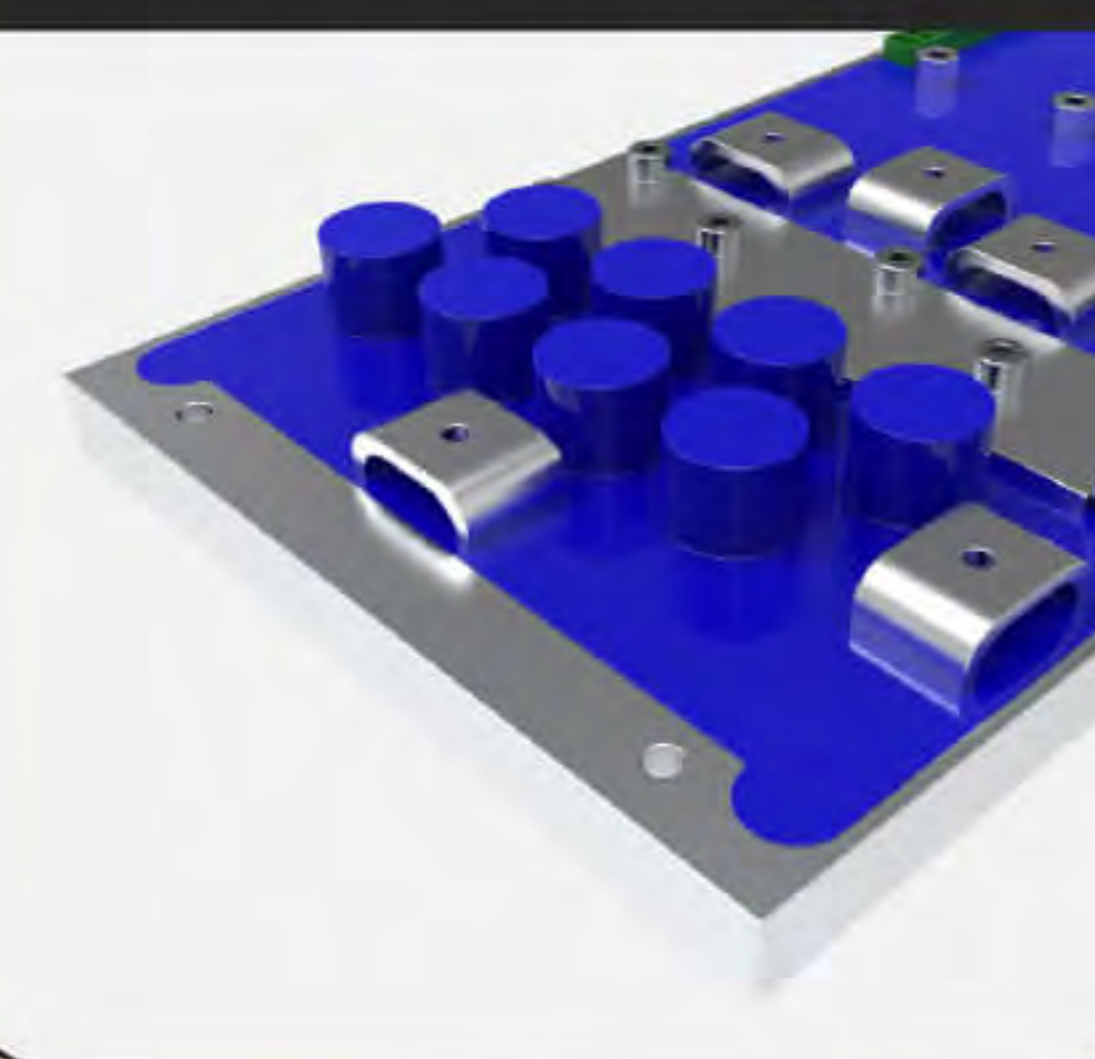

Hinnenboomstraat 1 bus 2
2320 Hoogstraten
Belgium

T: +32 (0)3-314 18 01
F: +32 (0)3-314 18 02
E: info@bogaertsgl.com
W: www.bogaertsgl.com

two - side
entrance gates

high speed /
cruise control

solid buttons

high speed
lift capacity

extremely
durable electronics

stainless steel
contactless foot pedal

Length	2031 mm
Width	655 - 1355 mm
Height	1725 mm
Min. platform height	492 mm
Extended platform height	3500 mm
Driving speed	0 - 110 m/min
Batteries	118 Ah - 24 V - full traction
Weight	430 kg