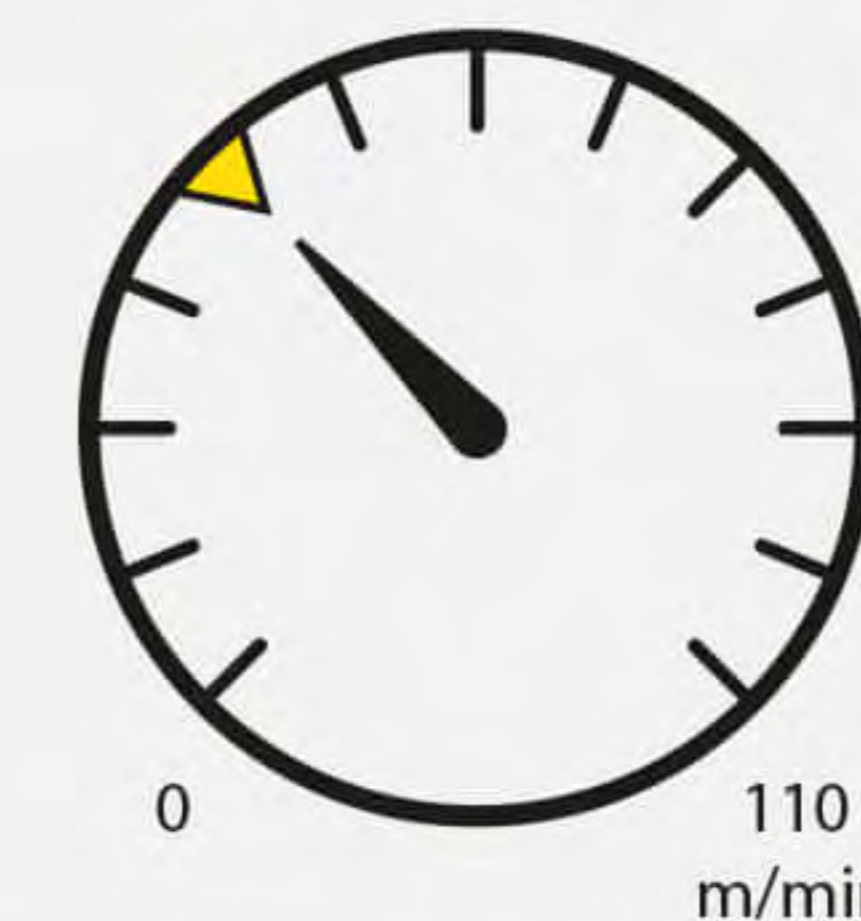

Hinnenboomstraat 1 bus 2
2320 Hoogstraten
Belgium

T: +32 (0)3-314 18 01
F: +32 (0)3-314 18 02
E: info@bogaertsgl.com
W: www.bogaertsgl.com

two - side
entrance gates

high speed /
cruise control

solid buttons

high speed
lift capacity

extremely
durable electronics

stainless steel
contactless foot pedal

Length	2031 mm
Width	655 - 1355 mm
Height	1725 mm
Min. platform height	492 mm
Extended platform height	3500 mm
Driving speed	0 - 110 m/min
Batteries	118 Ah - 24 V - full traction
Weight	430 kg