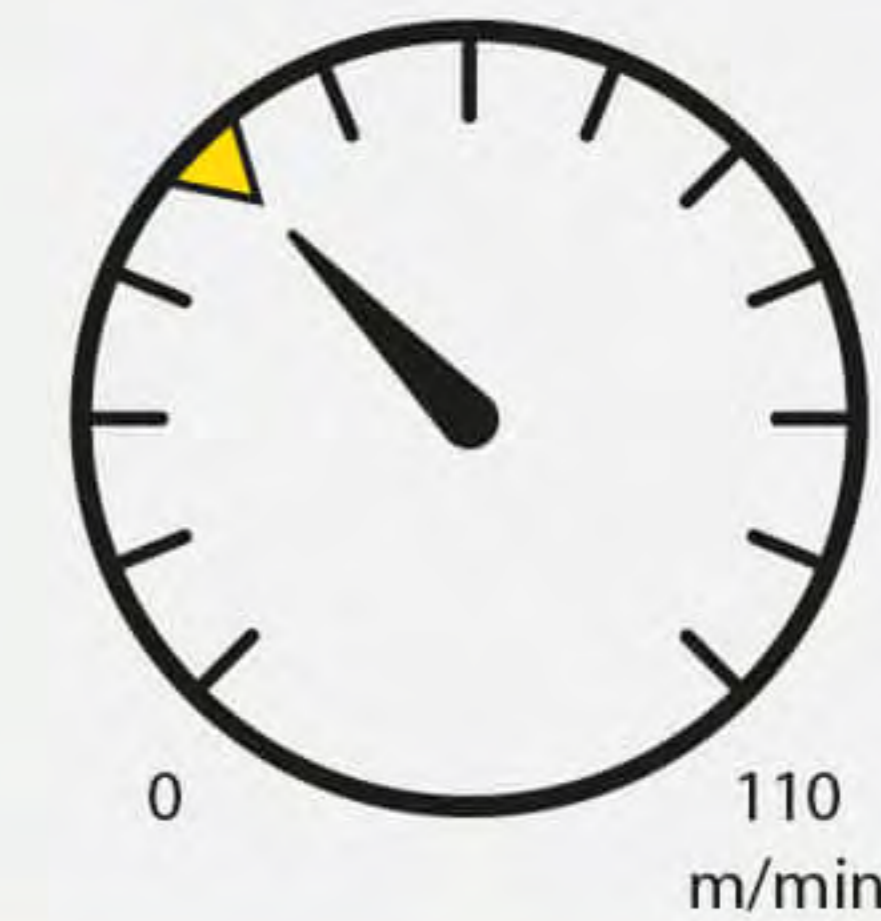

Hinnenboomstraat 1 bus 2
2320 Hoogstraten
Belgium

T: +32 (0)3-314 18 01
F: +32 (0)3-314 18 02
E: info@bogaertsgl.com
W: www.bogaertsgl.com

two - side
entrance gates

high speed
cruise control

solid buttons

high speed
lift capacity

support legs

stainless steel
contactless foot pedal

ii-Lift H-502

Length	2031 mm
Width	655 - 1355 mm
Height	1807 mm
Min. platform height	574 mm
Extended platform height	5000 mm
Driving speed	0 - 110 m/min
Batteries	118 Ah - 24 V - full traction
Weight	510 kg