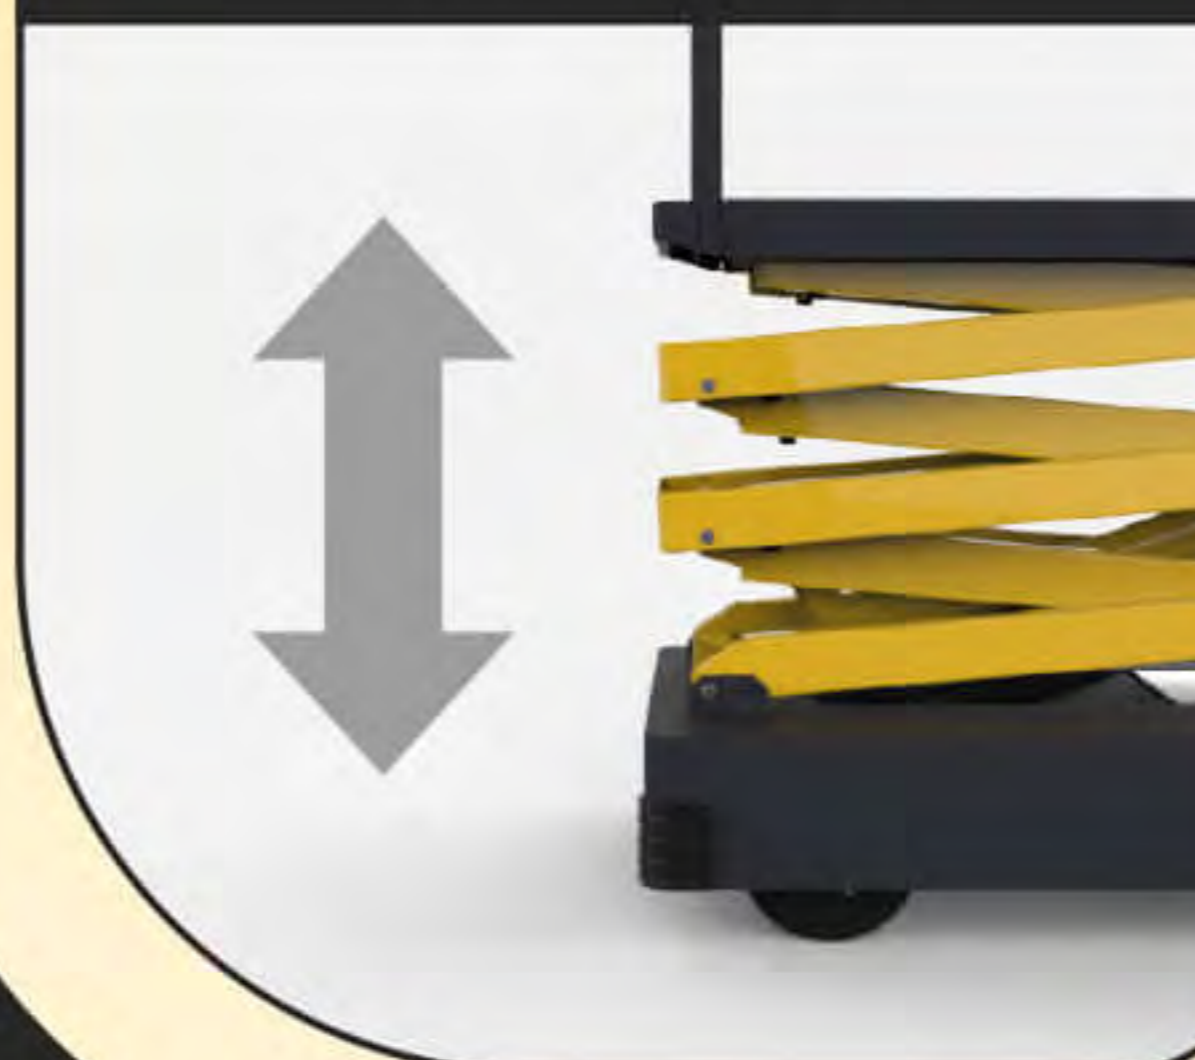

Hinnenboomstraat 1 bus 2
2320 Hoogstraten
Belgium

T: +32 (0)3-314 18 01
F: +32 (0)3-314 18 02
E: info@bogaertsgl.com
W: www.bogaertsgl.com

two - side
entrance gates

high speed
cruise control

solid buttons

high speed
lift capacity

support legs

stainless steel
contactless foot pedal

ii-Lift H-502

Length	2031 mm
Width	655 - 1355 mm
Height	1807 mm
Min. platform height	574 mm
Extended platform height	5000 mm
Driving speed	0 - 110 m/min
Batteries	118 Ah - 24 V - full traction
Weight	510 kg