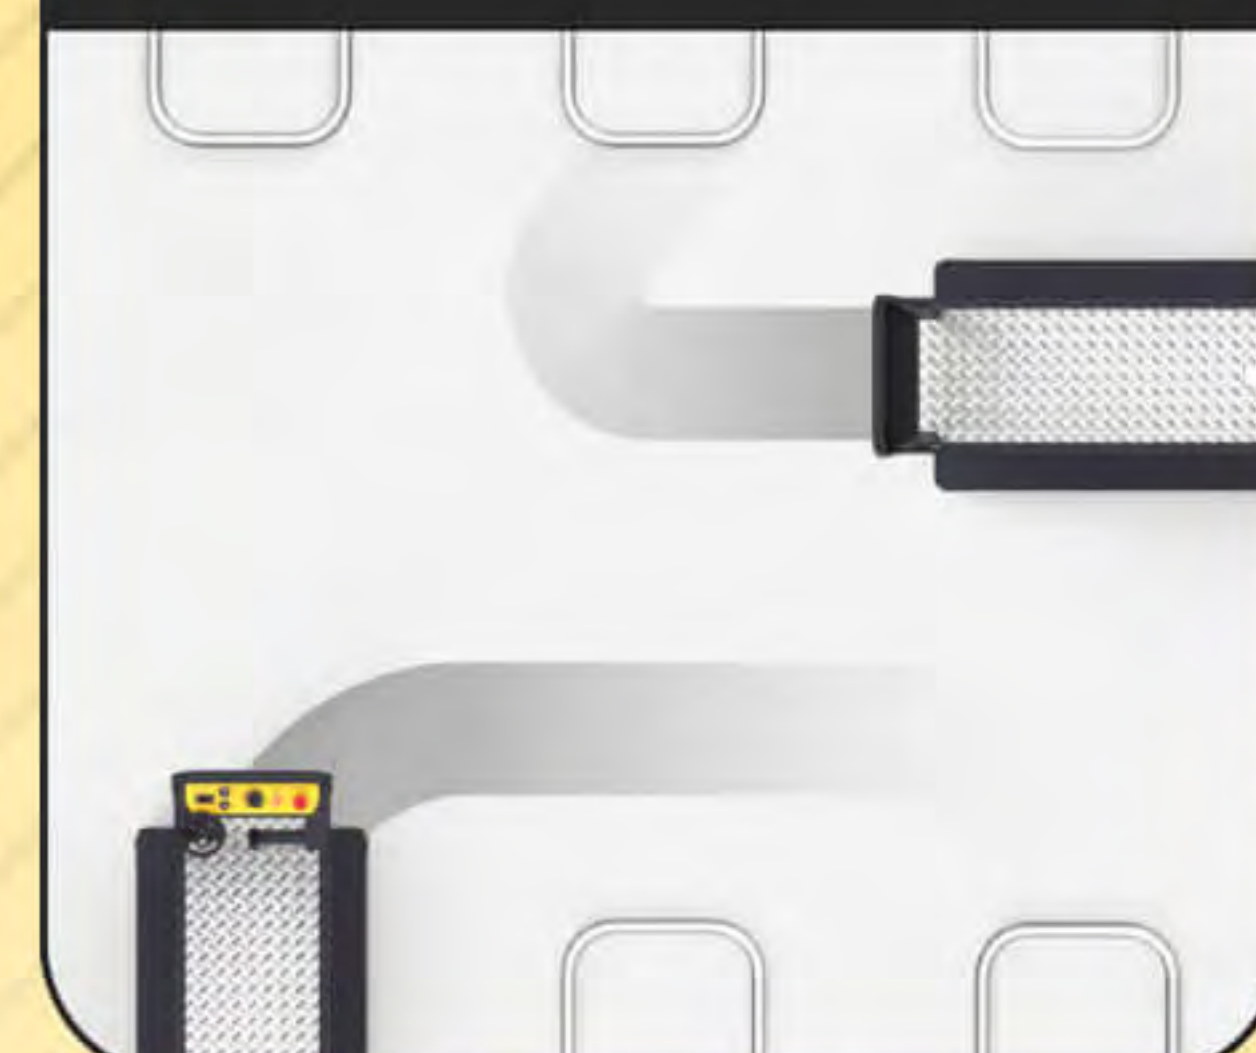

Hinnenboomstraat 1 bus 2
2320 Hoogstraten
Belgium

T: +32 (0)3-314 18 01
F: +32 (0)3-314 18 02
E: info@bogaertsgl.com
W: www.bogaertsgl.com

two - side
entrance gates

zero turn

easy control

high speed
250kg lift capacity

extremely
durable electronics

easy row shifting

ii-Lift Z-350

Length	2030 mm
Width	645 - 1023 mm
Height	1732 mm
Min. platform height	498 mm
Extended platform height	3500 mm
Driving speed	0 - 110 m/min
Batteries	118 Ah - 24 V - full traction
Weight	430 kg